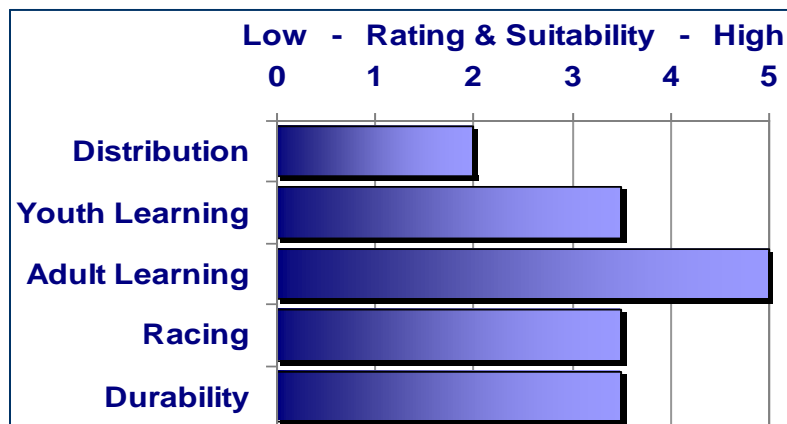

Topaz Omega

The Topaz Omega can be sailed singlehanded or by up to seven crew. The Omega is the most versatile school teaching option offering capacity for large groups and decent performance for race training.

Technical Details:

Length – m	4.70
Beam – m	1.88
Hull weight - kg	140
Mainsail area -m ²	10.27
Jib area – m ²	3.75
Spinnaker area -m ²	14.66
Stayed rig	Yes
Trapeze	No
Hull construction	Rotomoulded Polyethylene
Safety features	Sealed mast, mast head float, capsize lines
Maximum Load	
Safety assessment	Conforms to EU Recreational Craft Directive 94/25/EC as Amended by Directive 2003/33/EC